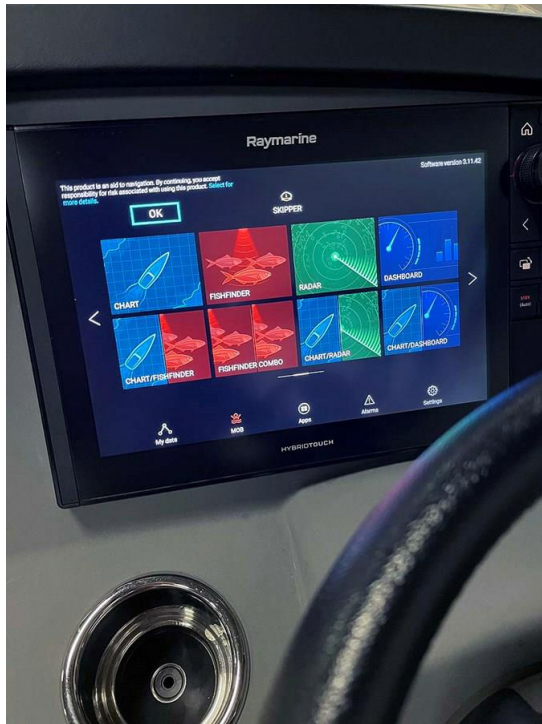

Wellington Yacht Partners, LLC
One Maritime Drive
Portsmouth, Rhode Island 02871
United States

P: +1-401-683-6070
info@wellingtonyachts.com
www.wellingtonyachts.com

DRACO