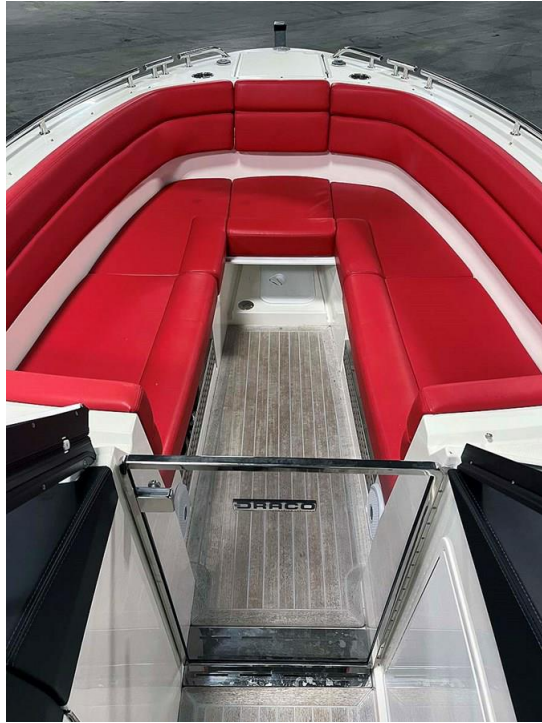

Wellington Yacht Partners, LLC
One Maritime Drive
Portsmouth, Rhode Island 02871
United States

P: +1-401-683-6070
info@wellingtonyachts.com
www.wellingtonyachts.com

DRACO