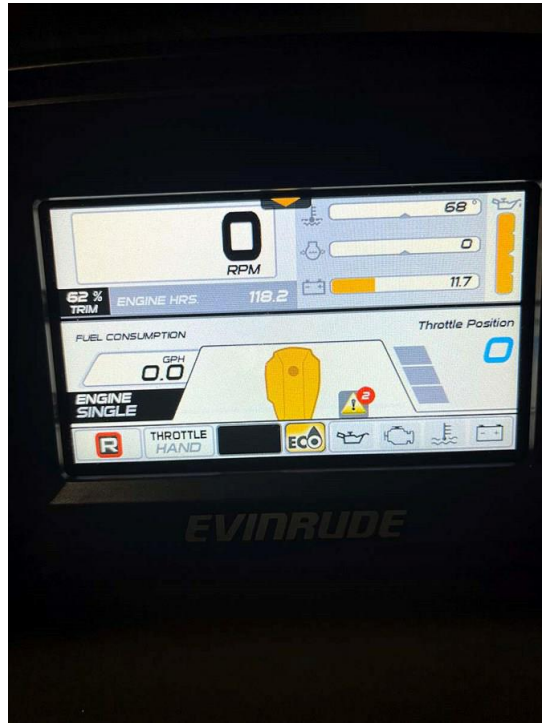

Wellington Yacht Partners, LLC
One Maritime Drive
Portsmouth, Rhode Island 02871
United States

P: +1-401-683-6070
info@wellingtonyachts.com
www.wellingtonyachts.com

DRACO